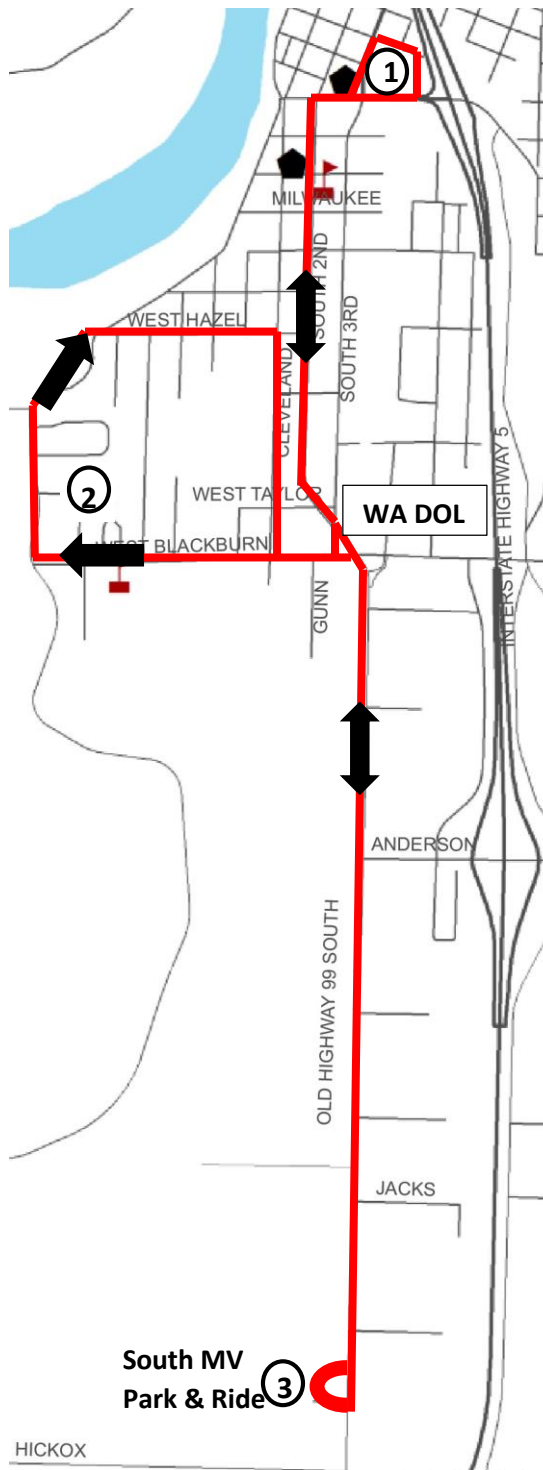

Route 202

Skagit Station/Dept. of Licensing/South Mount Vernon Park&Ride

Weekdays and Weekends

DEPART Skagit Station	Blackburn and Britt	South Mount Vernon P&R	ARRIVE Skagit Station
①	②	③	①
6:15	6:22	6:30	6:40
6:45	6:52	7:00	7:10
7:15	7:22	7:30	7:40
7:45	7:52	8:00	8:10
8:15	8:22	8:30	8:40
8:45	8:52	9:00	9:10
9:15	9:22	9:30	9:40
9:45	9:52	10:00	10:10
10:15	10:22	10:30	10:40
10:45	10:52	11:00	11:10
11:15	11:22	11:30	11:40
11:45	11:52	12:00	12:10
12:15	12:22	12:30	12:40
12:45	12:52	1:00	1:10
1:15	1:22	1:30	1:40
1:45	1:52	2:00	2:10
2:15	2:22	2:30	2:40
2:45	2:52	3:00	3:10
3:15	3:22	3:30	3:40
3:45	3:52	4:00	4:10
4:15	4:22	4:30	4:40
4:45	4:52	5:00	5:10
5:15	5:22	5:30	5:40
5:45	5:52	6:00	6:10
6:15	6:22	6:30	6:40
6:45	6:52	7:00	7:10
7:15	7:22	7:30	7:40
7:45	7:52	8:00	8:10
8:15	8:22	8:30	8:40

Saturday and Sunday Service Times
sábado y domingo servicio

HICKOX