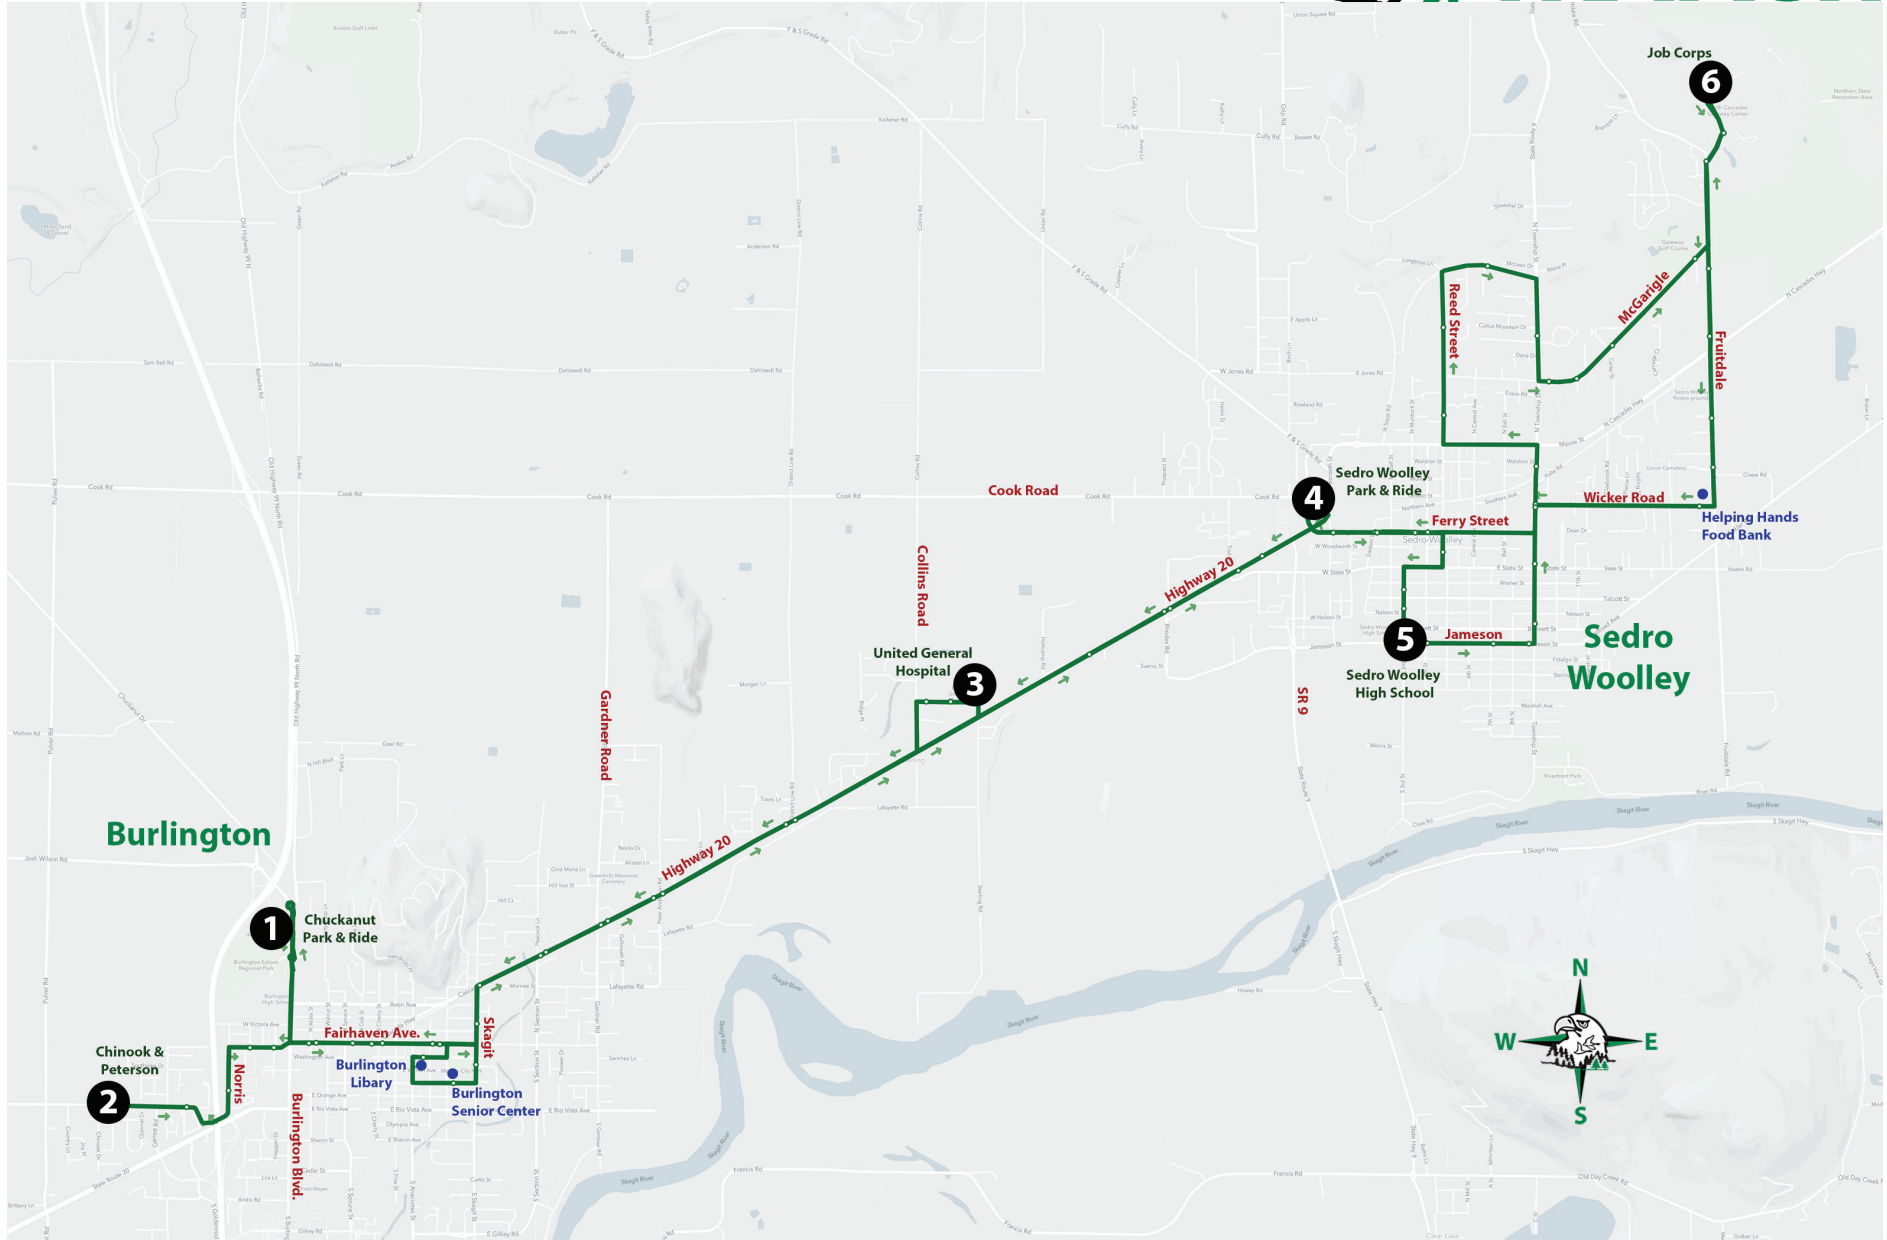

Route 300

(Sedro Woolley) Job Corps / SW High School / United Gen. Hosp. / Chuckanut P&R (Burlington)
Weekdays and Weekends

SKAGIT TRANSIT

www.skagittransit.org | 1-360-757-4433 | custserv@skagittransit.org