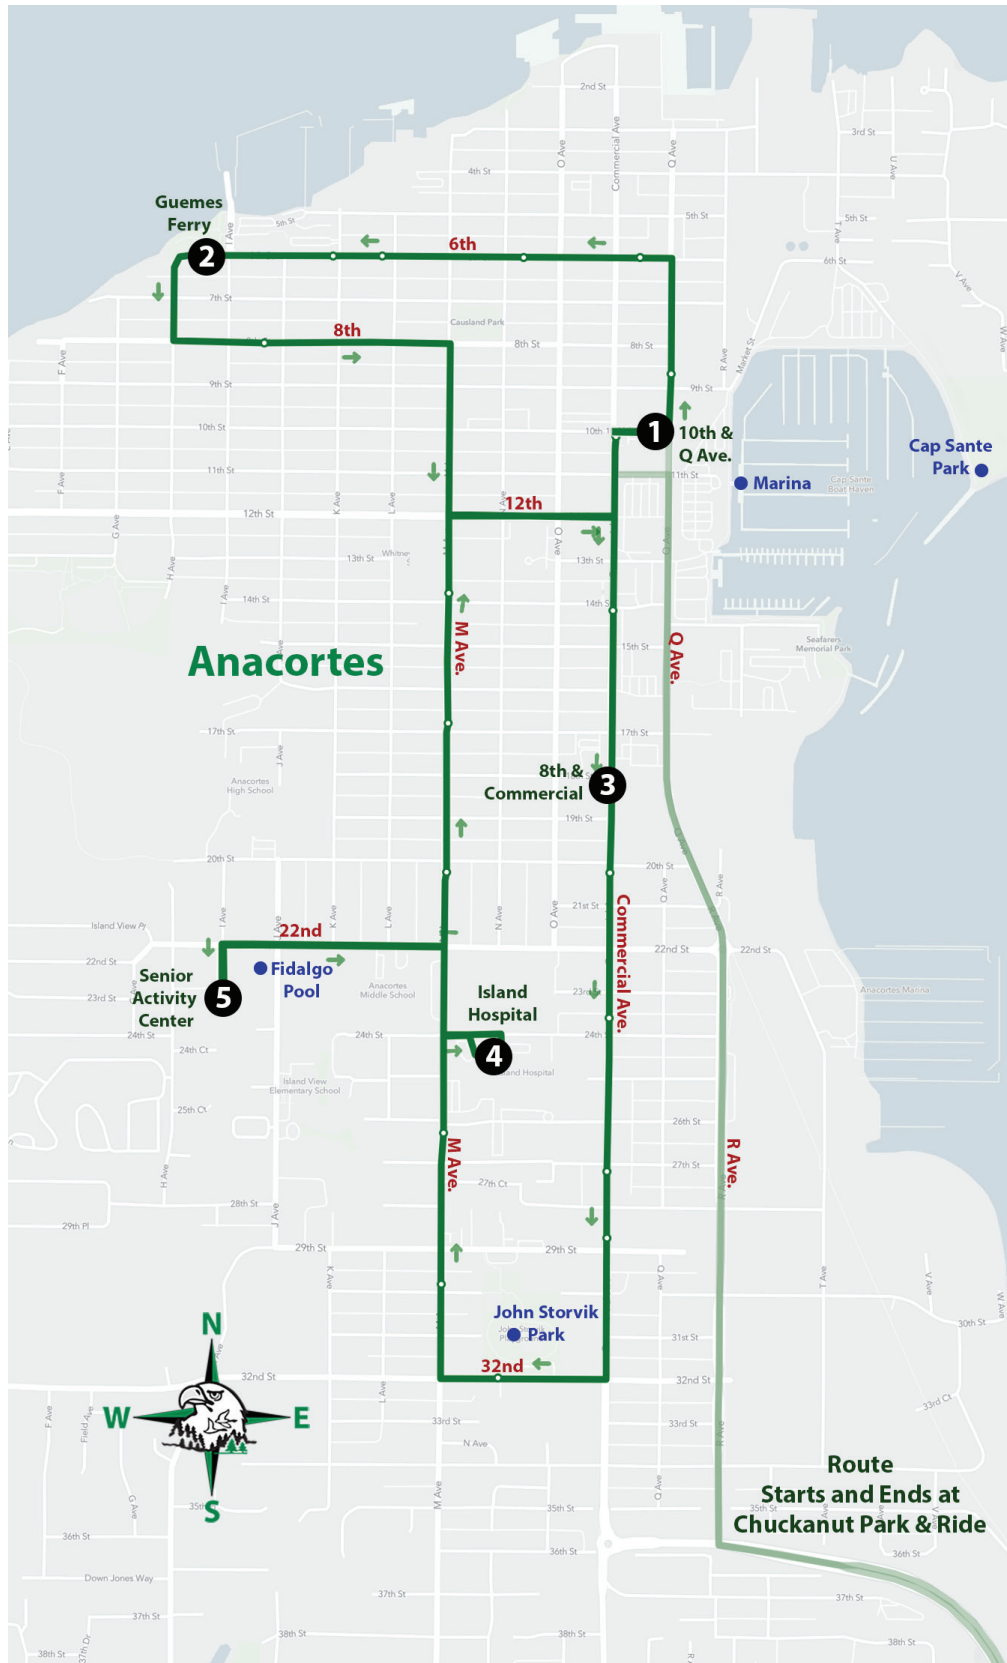

Route 409

10th & Q Street / Guemes Ferry / Island Hospital / Senior Activity Center

Weekdays and Saturdays

SKAGIT TRANSIT

Route
Starts and Ends at
Chuckanut Park & Ride