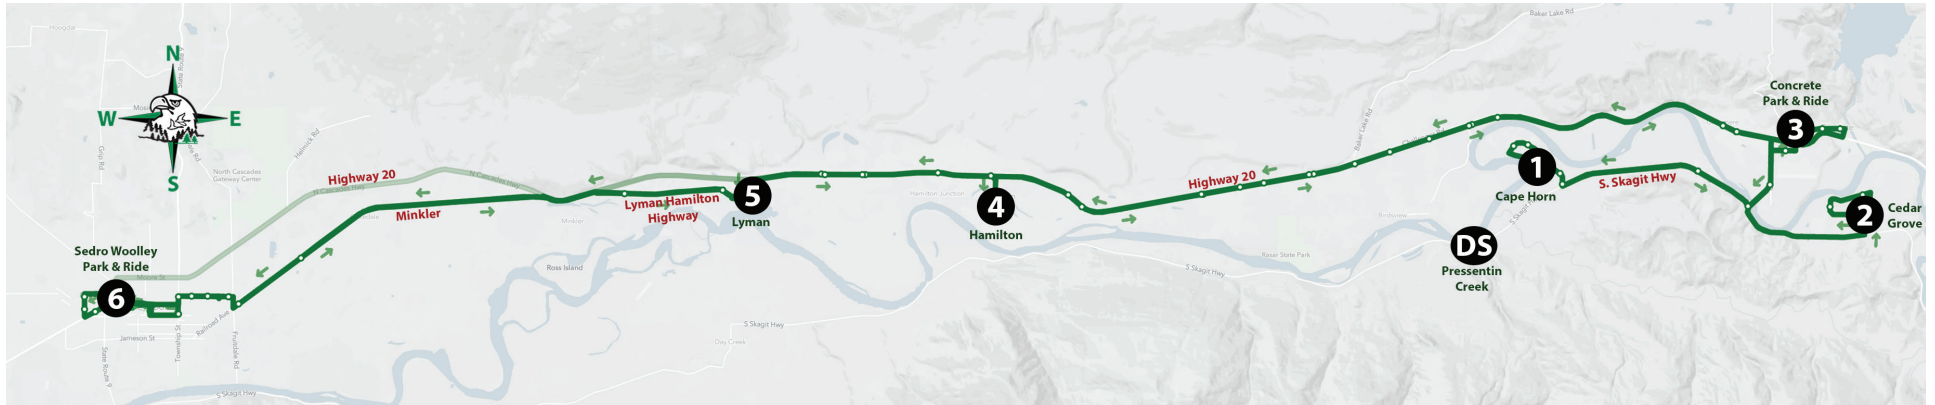

Route 717

Sedro Woolley / Lyman / Hamilton / Concrete
Weekdays and Saturdays

DS **Deviated Stop:**
Please call 1-360-757-4433 to request pickup at this stop.

DS **Parada desviada:**
Llame al 1-360-757-4433 para solicitar la recogida en esta parada.