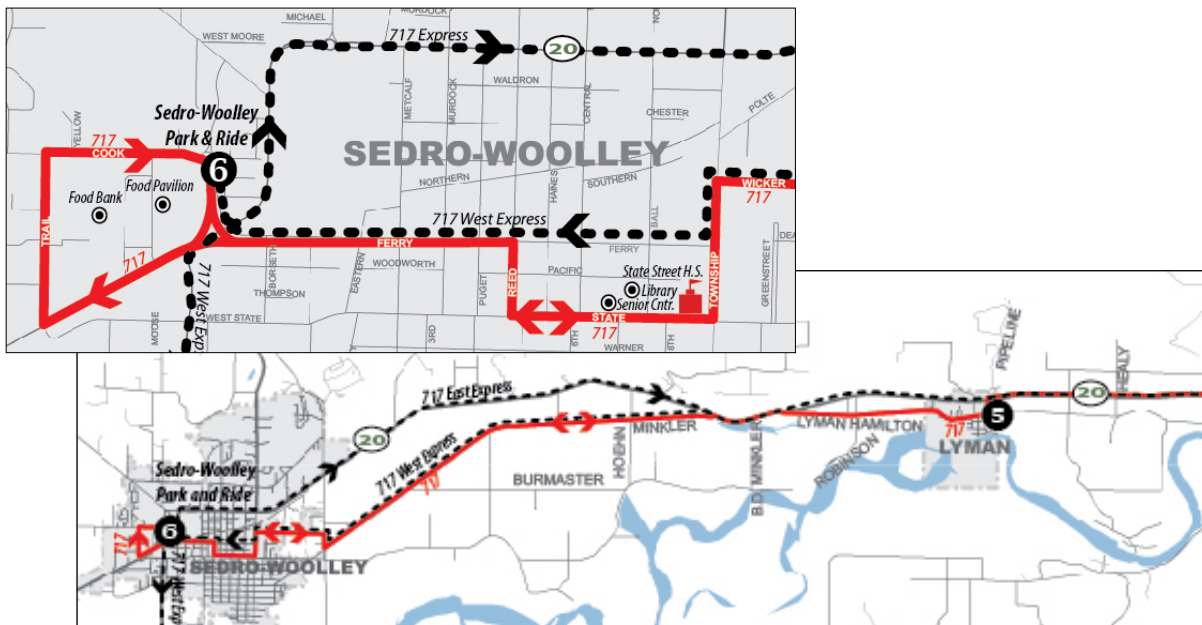

Route 717

Sedro-Woolley / Lyman / Hamilton / Concrete

Weekdays and Saturdays

NEW SCHEDULE EFFECTIVE: NOV. 2, 2015

East to Concrete					
Weekdays / días laborables					
Route	DEPART Sedro-Woolley P&R	Lyman	Hamilton	Concrete City Hall	Cape Horn & So. Skagit Hwy
	6	5	4	3	1
717 East Express*	5:00	---	---	---	5:40
717 East Express*	6:25	---	---	---	7:04
717 East	9:00	9:23	9:28	9:54	10:04
717 East	12:00	12:23	12:28	12:54	1:04
717 East	3:00	3:23	3:28	3:54	4:04
717 East	6:00	6:23	6:28	6:54	7:04

Saturday / sábado					
717 East	8:00	8:23	8:28	8:54	9:04
717 East	3:00	3:23	3:28	3:54	4:04

*717 East Express travels via Hwy 20 and does not make stops at Lyman, Hamilton, Cedar Grove or Presentin Creek.

West to Sedro-Woolley Weekdays / días laborables

Route	DEPART Cape Horn & So. Skagit Hwy 1	Pressentin Creek 2	Cedar Grove 3	ARRIVE Concrete City Hall 3	DEPART Concrete City Hall 3	Hamilton 4	Lyman 5	ARRIVE Sedro-Woolley P&R 6	Skagit Valley College	Skagit Station
717 West Express	5:45	---	---	6:00	6:00	6:20	6:25	6:45	7:00	7:15
717 West	7:09	On Request	7:17	7:32	7:40	8:00	8:05	8:32	---	---
717 West	10:09	On Request	10:17	10:32	10:40	11:00	11:05	11:32	---	---
717 West	1:09	On Request	1:17	1:32	1:40	2:00	2:05	2:32	---	---
717 West	4:09	On Request	4:17	4:32	4:40	5:00	5:05	5:32	---	---
717 West	7:09	On Request	7:17	7:32	7:32	7:52	7:57	8:24	Out of Service**	---

**Viaje expres a Chuckanut Park and Ride sólo bajo petición.