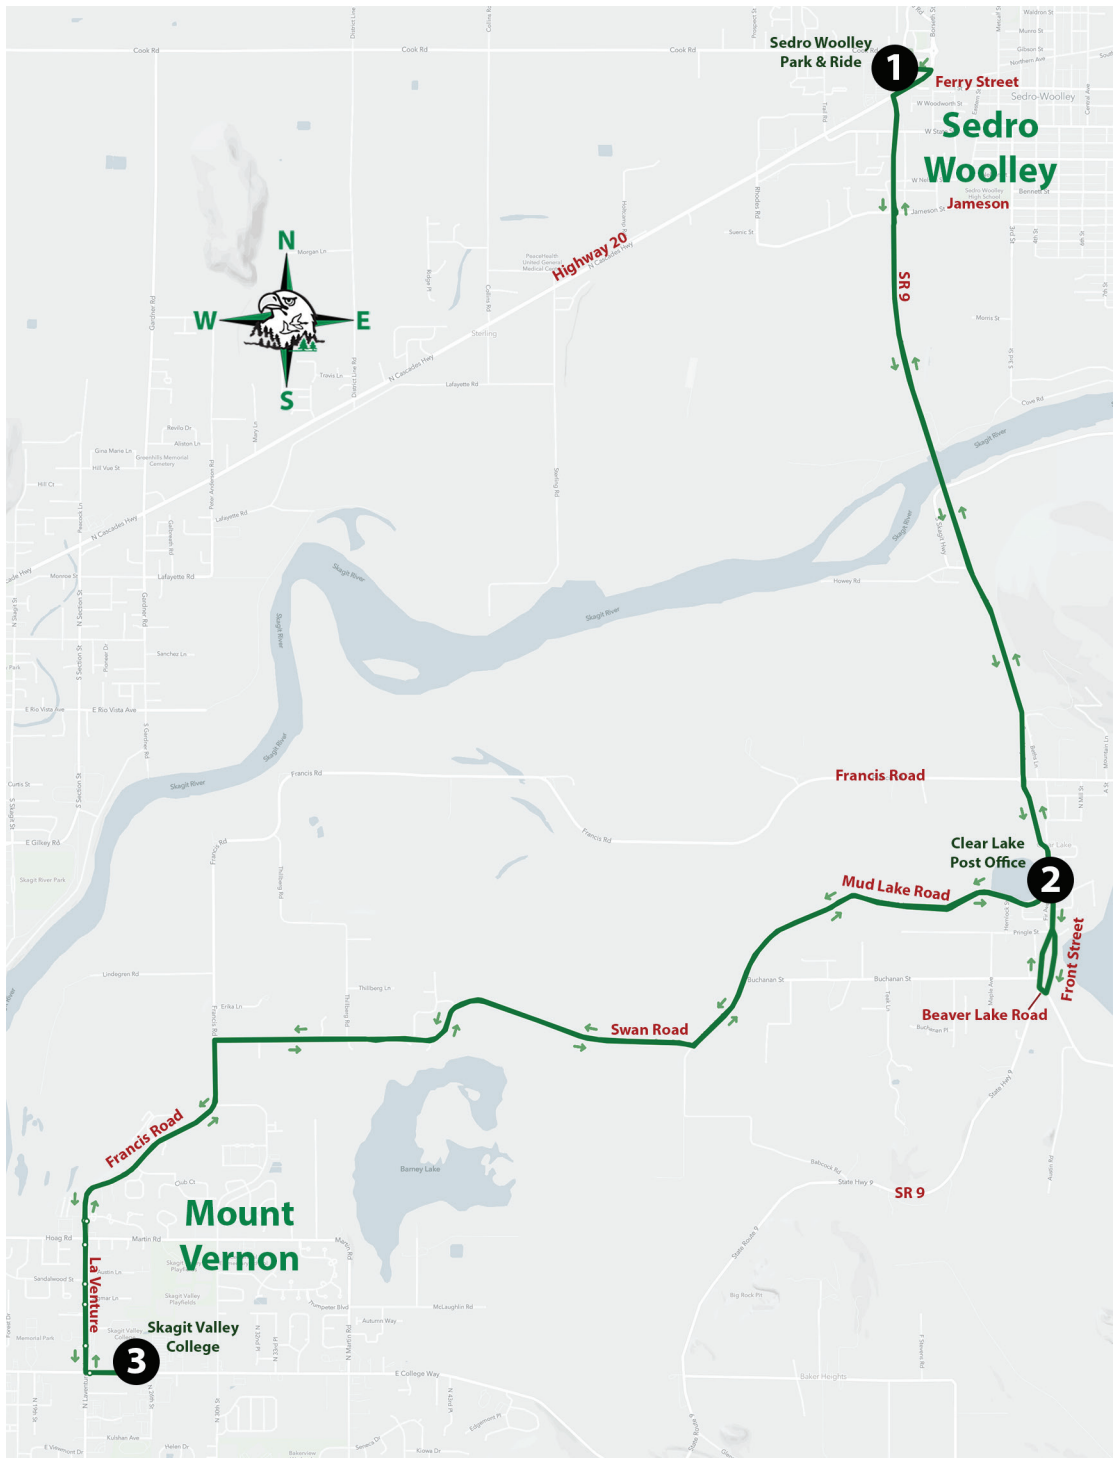

Route 305

Sedro Woolley P&R / Clear Lake / Skagit Valley College

Weekdays and Weekends

Weekdays / Dias Laborables					
DEPART Sedro Woolley P&R	Clear Lake Post Office	ARRIVE Skagit Valley College	DEPART Skagit Valley College	Clear Lake Post Office	ARRIVE Sedro Woolley P&R
1	2	3	3	2	1
7:40	7:46	8:04	8:14	8:25	8:37
8:40	8:46	9:04	9:14	9:25	9:37
9:40	9:46	10:04	10:14	10:25	10:37
10:40	10:46	11:04	11:14	11:25	11:37
11:40	11:46	12:04	12:14	12:25	12:37
12:40	12:46	1:04	1:14	1:25	1:37
1:40	1:46	2:04	2:14	2:25	2:37
2:40	2:46	3:04	3:14	3:25	3:37
3:40	3:46	4:04	4:14	4:25	4:37
4:40	4:46	5:04	5:14	5:25	5:37
5:40	5:46	6:04	6:14	6:25	6:37
6:40	6:46	7:04	7:14	7:25	7:37

Weekends / Sábado y Domingo					
DEPART Sedro Woolley P&R	Clear Lake Post Office	ARRIVE Skagit Valley College	DEPART Skagit Valley College	Clear Lake Post Office	ARRIVE Sedro Woolley P&R
1	2	3	3	2	1
---	---	---	8:14	8:25	8:37
8:40	8:46	9:04	9:14	9:25	9:37
9:40	9:46	10:04	10:14	10:25	10:37
10:40	10:46	11:04	11:14	11:25	11:37
11:40	11:46	12:04	12:14	12:25	12:37
12:40	12:46	1:04	1:14	1:25	1:37
1:40	1:46	2:04	2:14	2:25	2:37
2:40	2:46	3:04	3:14	3:25	3:37
3:40	3:46	4:04	4:14	4:25	4:37
4:40	4:46	5:04	5:14	5:25	5:37

**The last trip of Route 300 and the last trip of Route 305 will not transfer to one another.*

**El último viaje de la Ruta 300 y el último viaje de la Ruta 305 no se transferirán entre sí.*

custserv@skagittransit.org 35